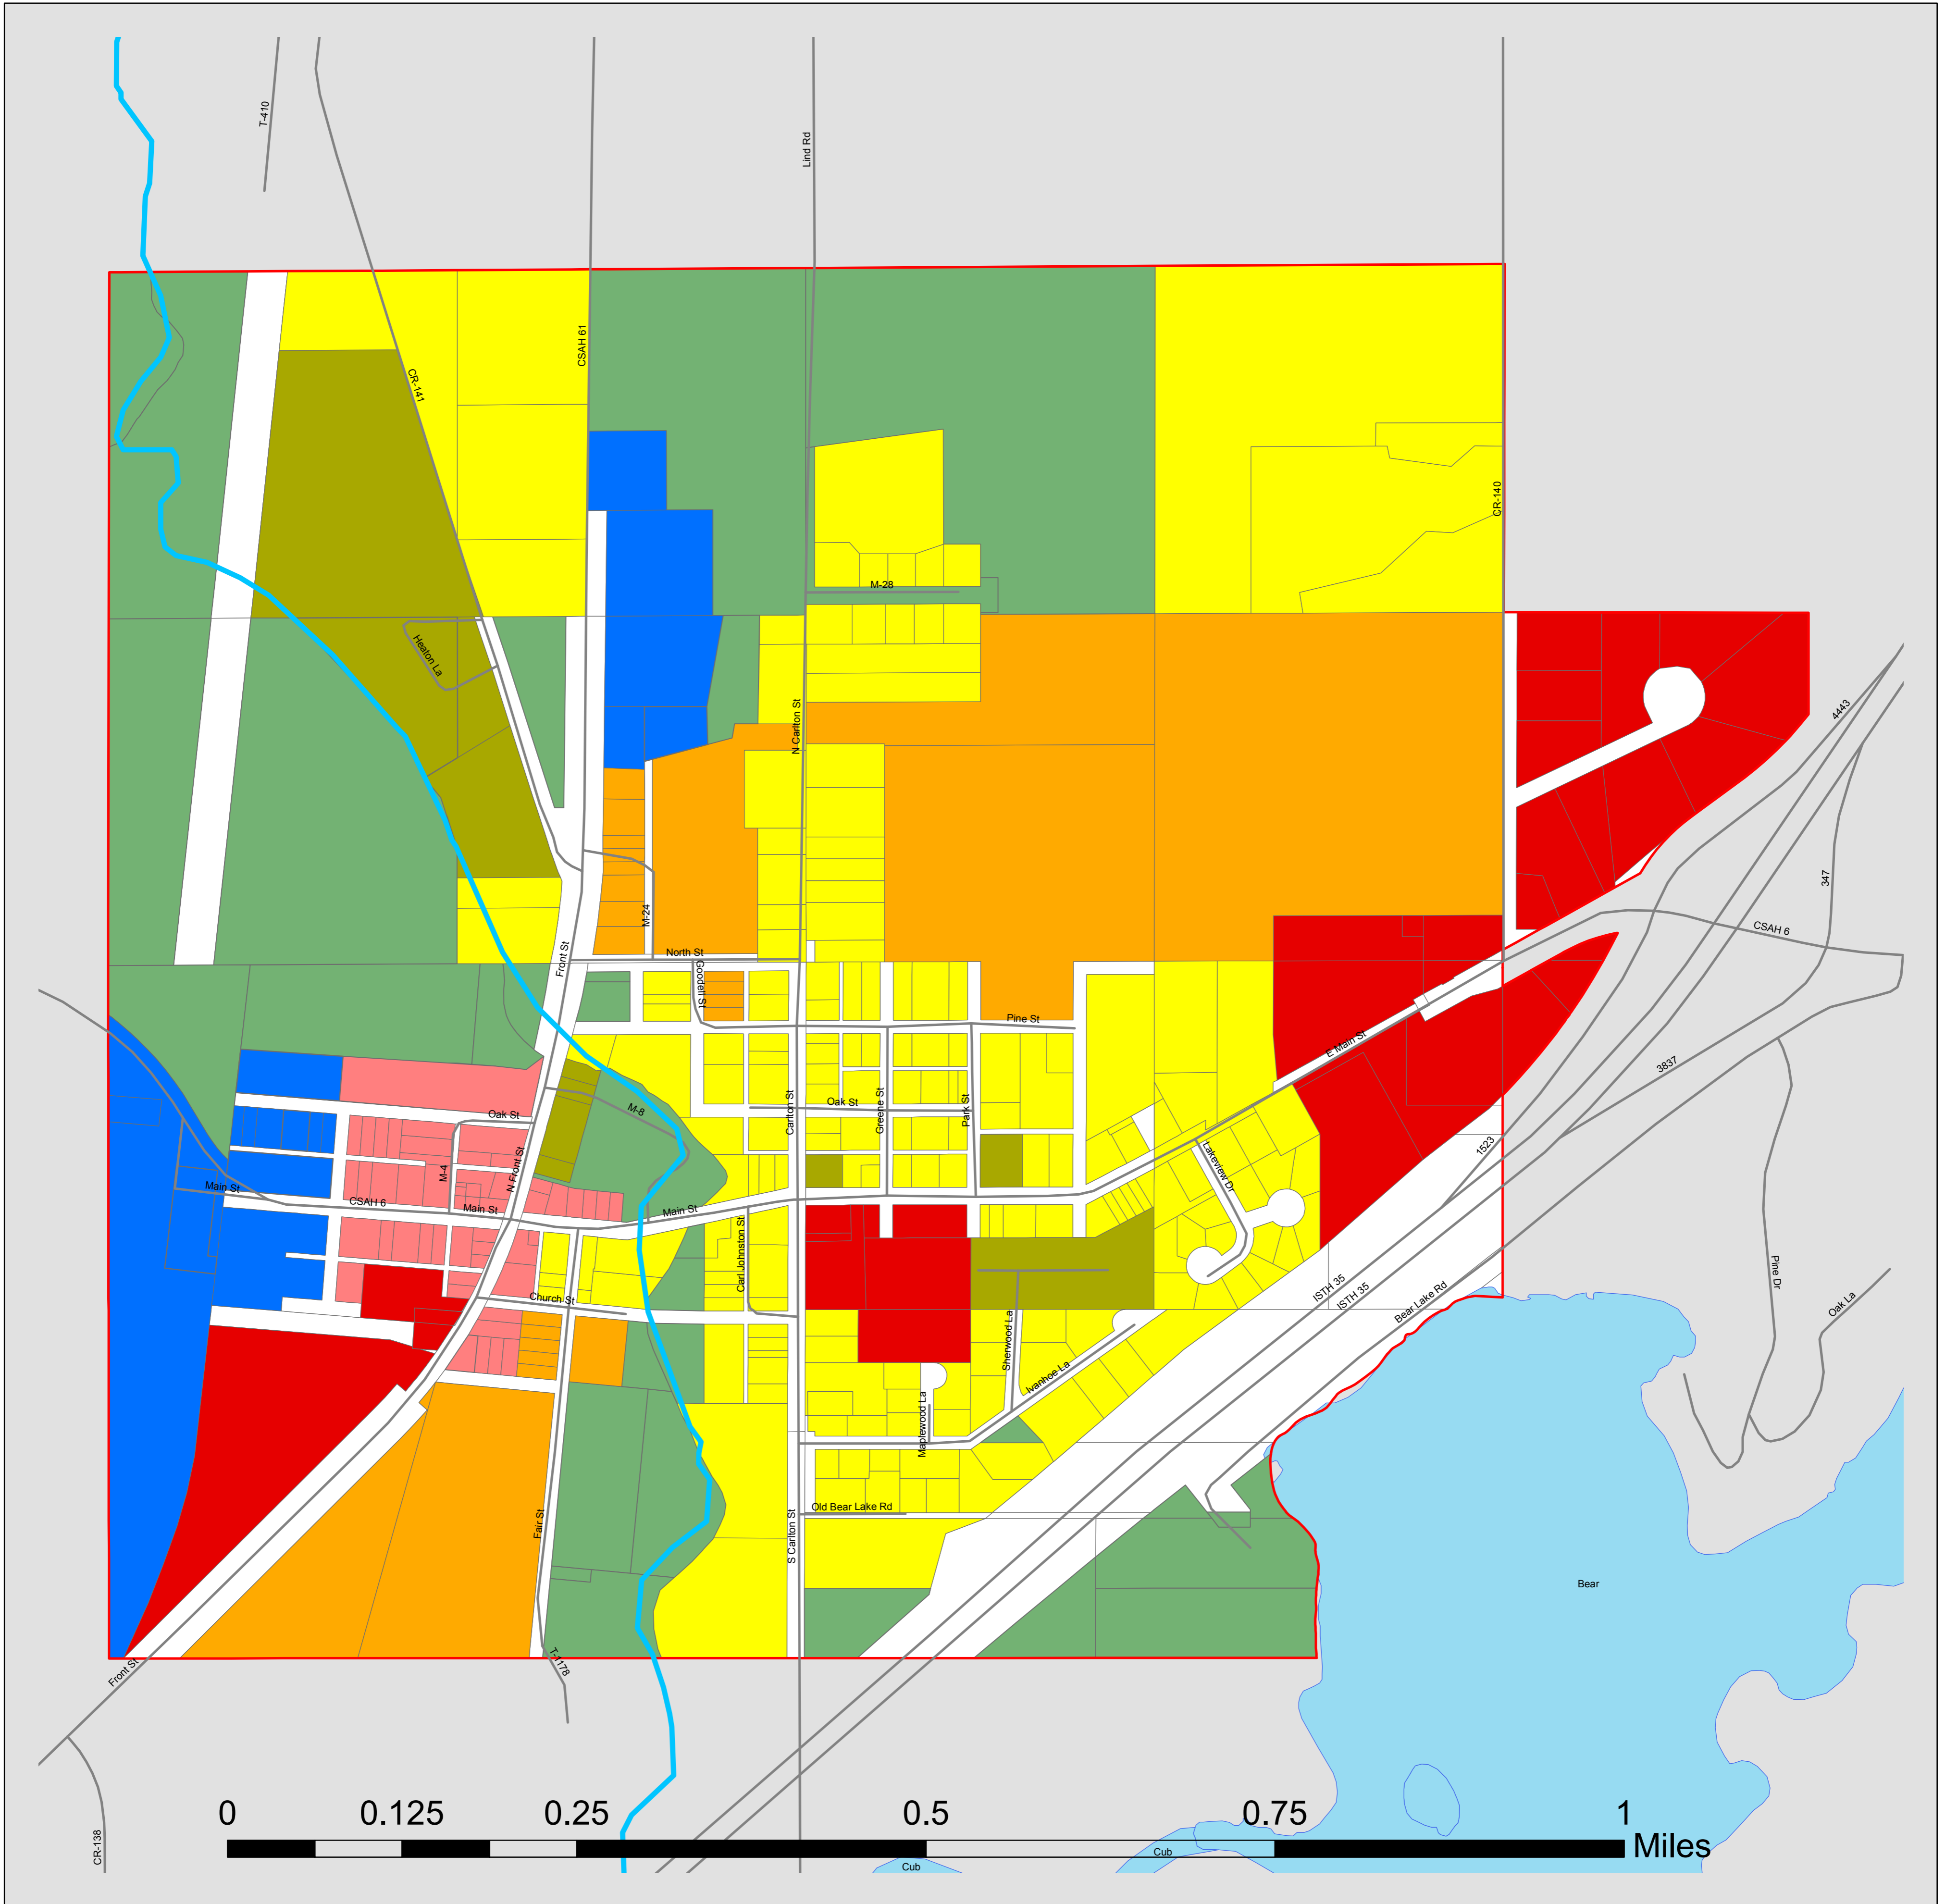

Official City of Barnum Zoning Map

Legend

- | | | | |
|--|--------------------------------|---|-------------|
|  | R-1 / Residential |  | O / Open |
|  | R-2 / Multi-Family Residential |  | P / Public |
|  | C-1 / Downtown District |  | Streets |
|  | C-2 / Highway Commercial |  | City Limits |
|  | I / Industrial | | |

Created By:
ARDC-Regional Planning Division